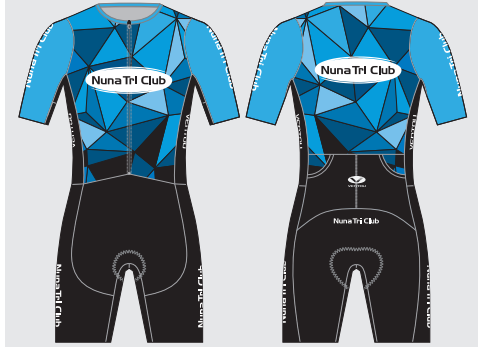

# DESIGN INSPIRATION

Create your CUSTOM design!

(03) 9325 1766

info@ventou.com.au

ventou.com.au

TEAM T-REX TRI CLUB

GEELONG PERFORMANCE COACHING

NUNAWADING TRI CLUB