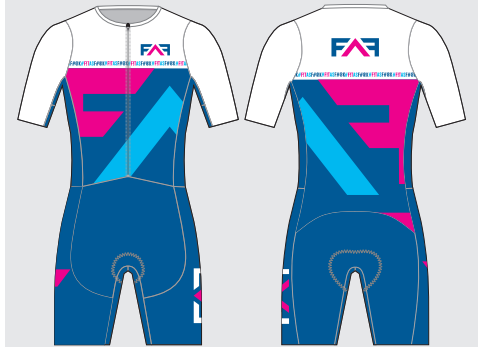

SIMONDS HOMES FAF