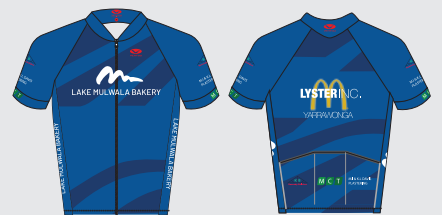

# DESIGN INSPIRATION

Create your CUSTOM design!

(03) 9325 1766

info@ventou.com.au

ventou.com.au

BAROSSA

BULLA

DENDY GRUPETTO

FOOTSCRAY CYCLING CLUB

FRUITS & FROFFIES

LAKE MULWALA BAKERY

LEXUS

MACMAHON

MITRE 10

MND & ME FOUNDATION

MPTC